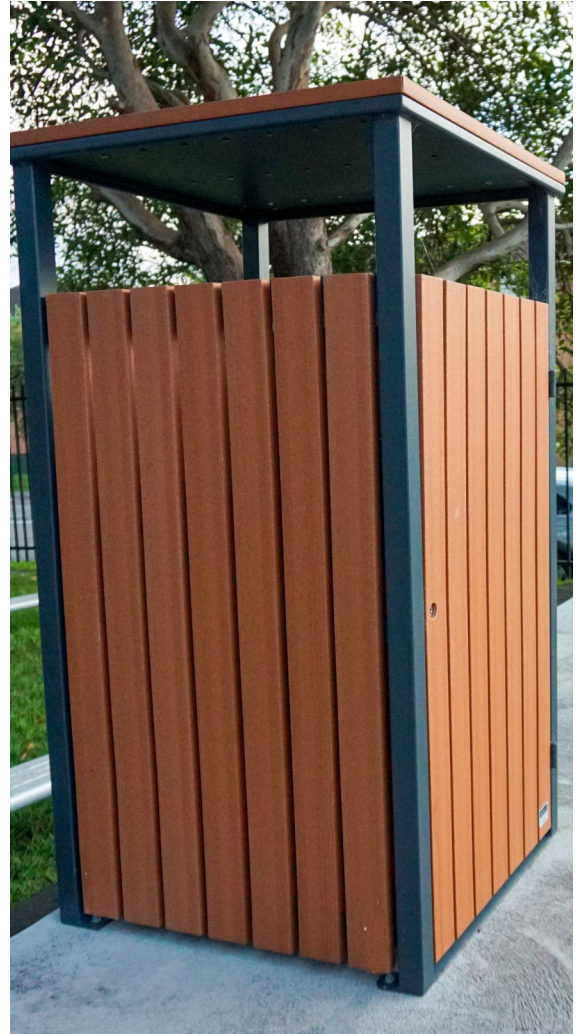

Bronte Bin

Model: FY-257G

Standard signs available

Bronte Bin Enclosure

Model: FY-257G (Wheelie Bin not included)

SIZES AVAILABLE:

- 120 LITRE
- 240 LITRE

HEIGHT:

- 1200mm
- 1400mm

WIDTH:

- 665mm x 700mm
- 700mm x 775mm

SLAT:

- Recycled Plastiwood

FRAME:

- Steel powder coated

INSTALL TYPE:

- Bolt down

OPTIONAL SIGNS:

Recycle / Non Recycling / Compost

200 x 300mm

2mm Composite Aluminium Metal

*NB: Installation through existing **synthetic grass**, repairs will be carried out but will be unable to match existing quality.*