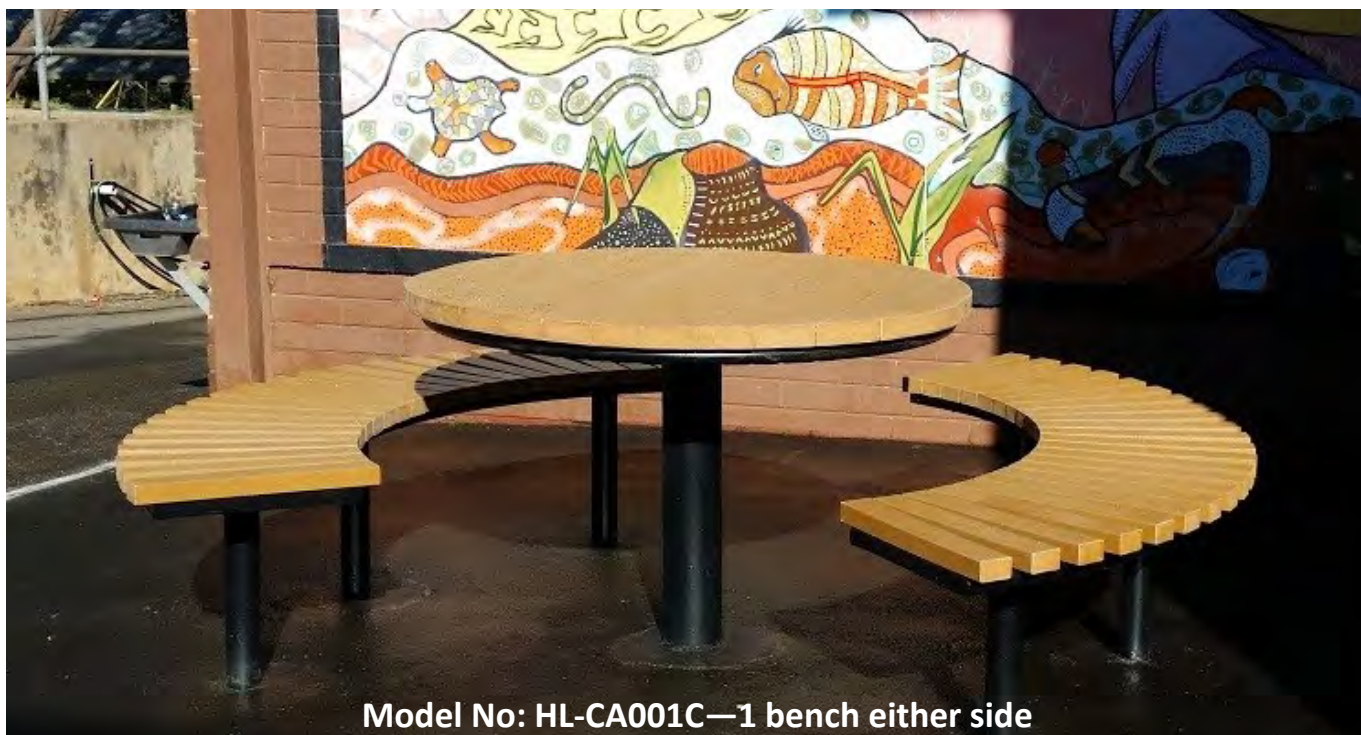

## Conrod All Access Setting—Single Unit

Model: HL-CA001C and HL-CA001D

Model No: HL-CA001C—1 bench either side

Model No: HL-CA001D—1 continuous bench

### OVERALL FOOTPRINT:

- 1850mm X 2300mm

### HEIGHT:

- Table: 750mm
- Bench: 450mm

### WIDTH:

- Table: 1045mm
- Bench: 500mm