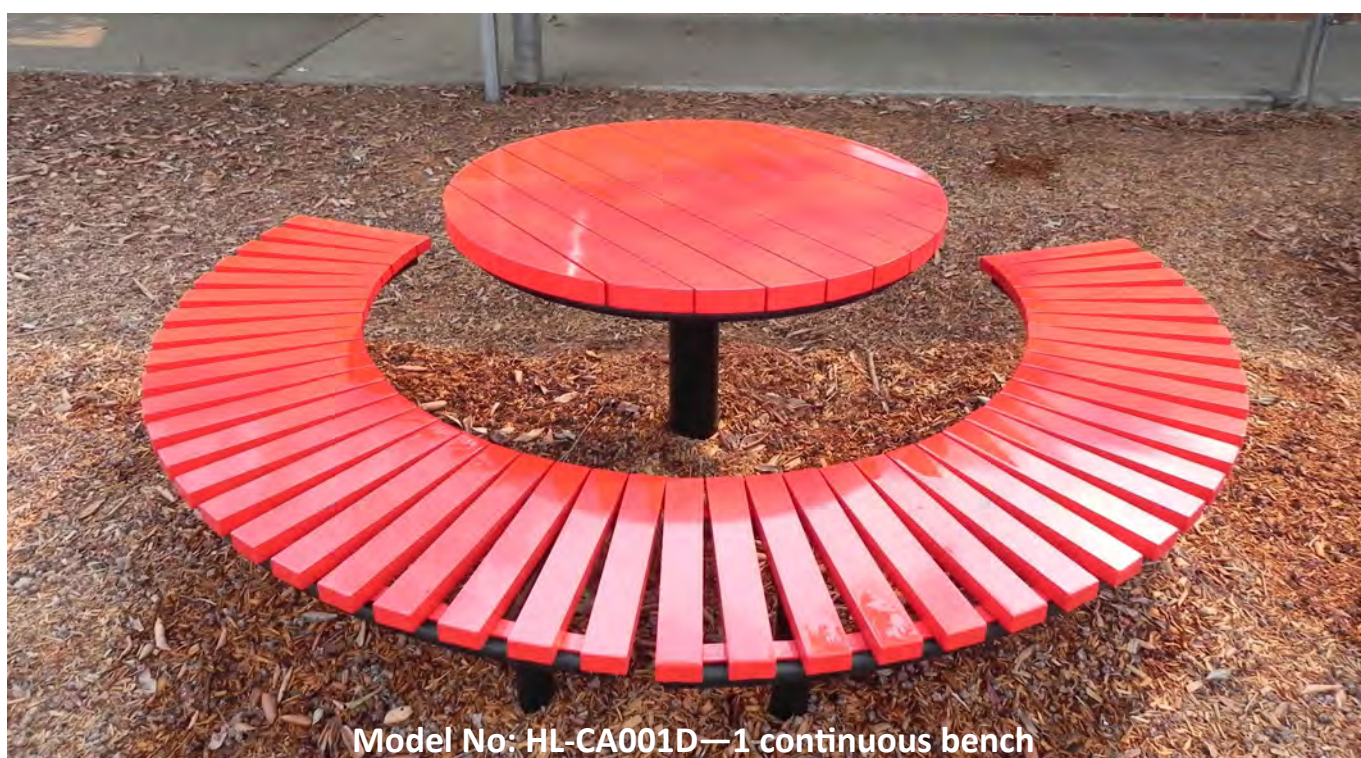

## Conrod All Access Setting—Single Unit

Model: HL-CA001C and HL-CA001D

Model No: HL-CA001C—1 bench either side

Model No: HL-CA001D—1 continuous bench

### OVERALL FOOTPRINT:

- 1850mm X 2300mm

### WIDTH:

- Table: 1045mm
- Bench: 500mm