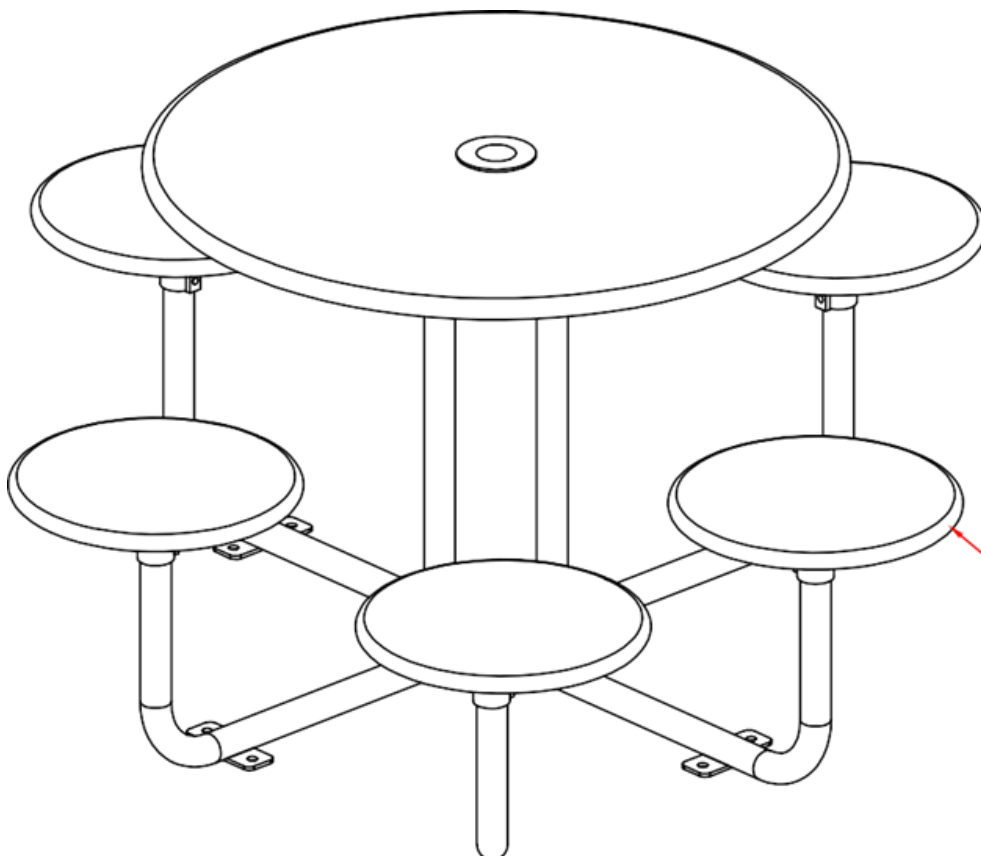

SCULLY™

OUTDOOR DESIGNS

MADISON SETTING

Model: C-011-6

Ø25*2mm round pipe

SCULLY OUTDOOR DESIGNS AUSTRALIA PTY LTD
ABN: 12 165 652 504

Ph: 02 9531 4166

Email: info@scully.net.au

Address: 7D/1-3 Endeavour Rd, Caringbah NSW 2229

Madison Setting

Model: C-011-4

4 x Stools

Overall footprint: 1450mm x 1450mm

Table: 750mm diameter x 700mm

Stools: 350mm diameter x 420mmH

Model: C-011-6

6 x Stools

Overall footprint: 1800mm x 1610mm

Table: 1000mm diameter x 730mmH

Stools: 400mm diameter

Product Information

Perforated steel

Powder coated

Colour Range