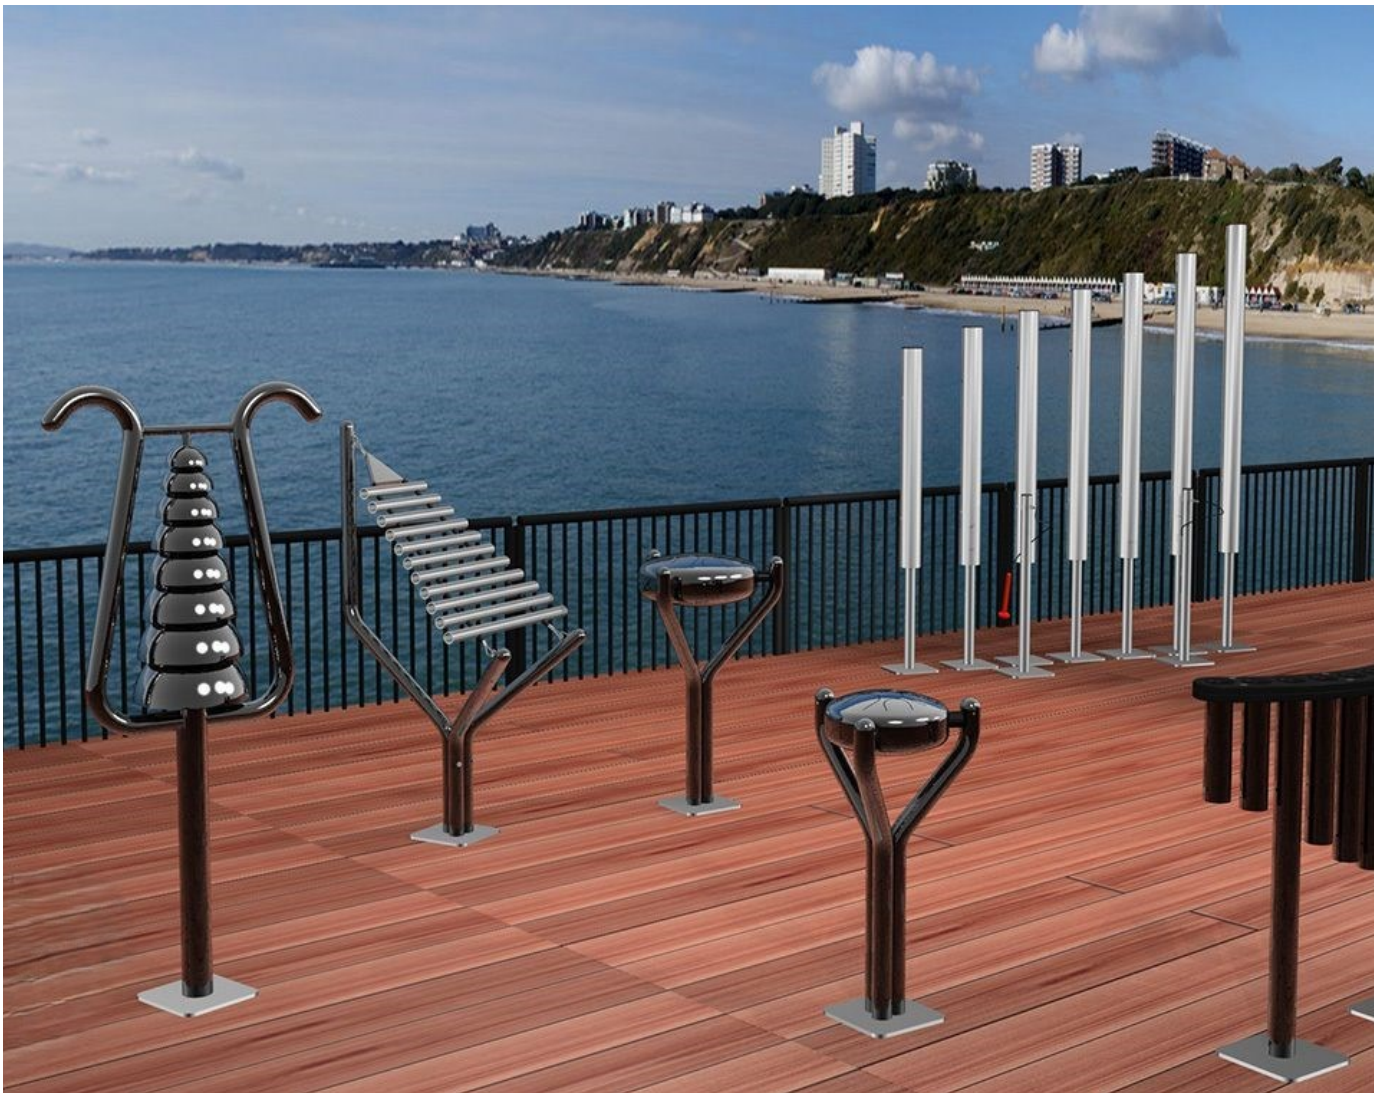

## Hexad Ensemble

Model: G3-C7

This hardy and robust ensemble is created predominantly with instruments made from stainless steel, which can withstand the toughest of environment.

The Hexad Ensemble comprises six outdoor musical instruments with a wide and curious range of timbres and pitch.

Hexad includes; seven tall and striking Tubular Bells, a contemporary Bell Lyre, a Large Babel Drum and Small Babel Drum, our funky Handpipes and an eye-catching, appealing T-rung Xylophone Harmony.

Everyone is sure to enjoy exploring how the different sounds produced by this collection of outdoor instruments designed for use by people with diverse abilities and to encourage inter-generational play.

### Product Highlights

- Recommended for public and high-use areas
- Vandal Resistant / Predominately Stainless Steel
- All instruments sound great together
- Disabled Access / ADA Accessible
- Suitable for Inclusive Playgrounds